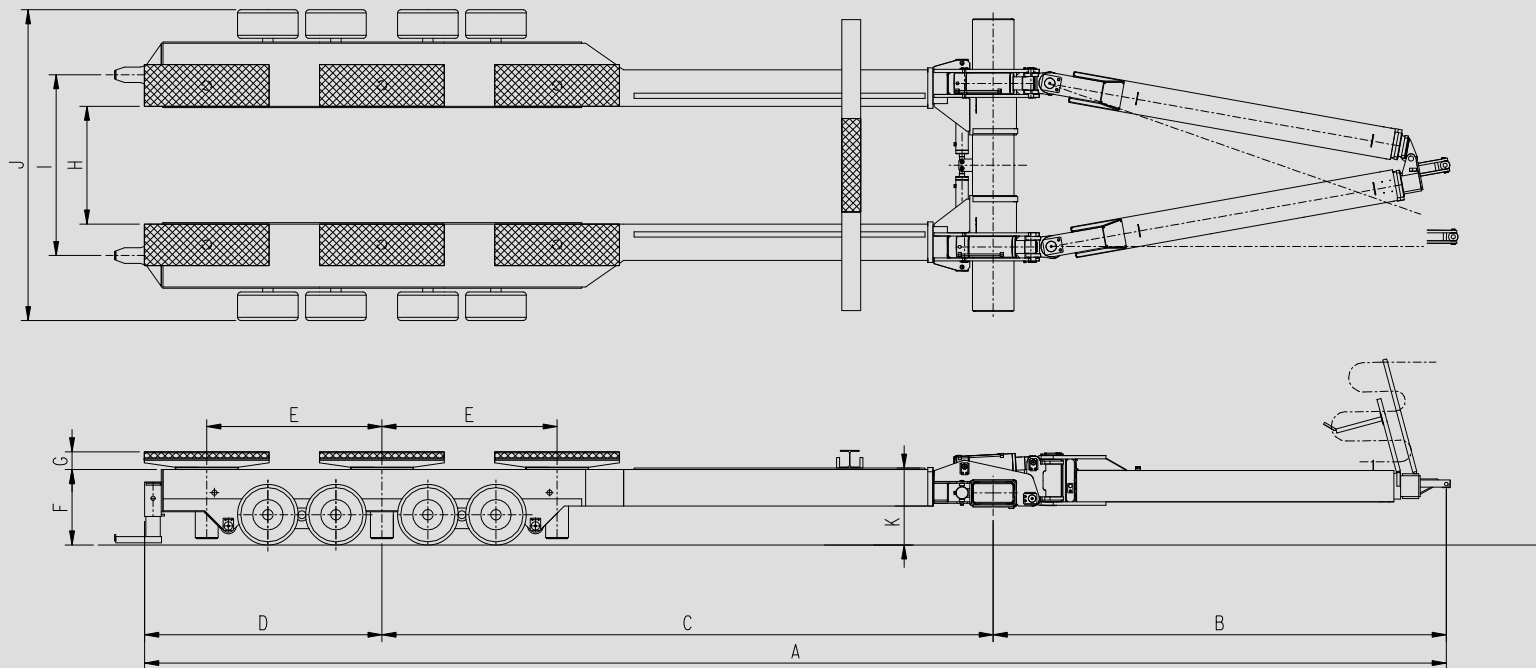

SLIPWAY TRAILER

RBT47-60V

Standard

- Manually operated control panel for all functions
- Hydraulic extendable V-shape drawbar for steering (SD)
- Hydraulic variable width
- Hydraulic variable height frame rear and front
- 6x Hydraulic pads 120x40cm
- 16 Pneumatic tires
- 2x Lifting feet for T-form cradles
- Straight crossbeam
- Heavy duty hydraulic hoses
- Standard length for both pressure- and return hoses 1,50m
- 2 Quick couplings tractor
- System configured for fixed displacement pump
- Coated RAL 1028 Yellow

RANGE

RBT30

RBT47-60

RBT47-60V

Roodberg[®]

The Original

RBT47V RBT60V
Dimensions in meters (approximativ)

| | RBT47V | RBT60V | |
|---|--------------------------|-------------|-------------|
| A | overall length | 11,94-16,98 | 12,52-17,56 |
| B | drawbar length | 4,36-7,30 | 4,36-7,30 |
| C | wheelcenter to crossbeam | 5,66-7,76 | 5,88-7,98 |
| D | wheelcenter to frame end | 1,92 | 2,28 |
| E | pad distance | 1,48 | 1,69 |
| F | frame height | 0,63-1,13 | 0,73-1,42 |
| | total height on pads | 0,80-1,65 | 0,90-2,03 |
| G | pad height | 0,17-0,52 | 0,17-0,61 |
| H | frame width | 1,13-2,51 | 1,13-2,51 |
| I | lifting feet width | 1,57-2,95 | 1,74-3,12 |
| J | overall width | 2,51-3,89 | 2,99-4,37 |
| K | height on crossbeam | 0,43-2,65 | 0,43-2,65 |

This trailer can be equipped with a HF frame. Next to extending the drawbar, it also can extend both legs of the U-frame, giving the trailer more max length for longer boats.

RBT47-60V

Options

- Hydraulic extendable Frame (HF 2.10m)
- Radio remote control of all hydraulic functions
- Fully galvanized frame + paint
- Lower crossbeam with high piece and pad on galvanized steel strips + positioning pins
- Bilgekeel beams support set
- Set of adjustable guiding arms
- Catamaran Crossbeams (width 10m)
- Dual pads
- Nose pad on main crossbeam
- Pad cilinder extension 30cm
- Stainless steel protection plates under pads
- Solid rubber tyres instead of air tyres
- Customized colour